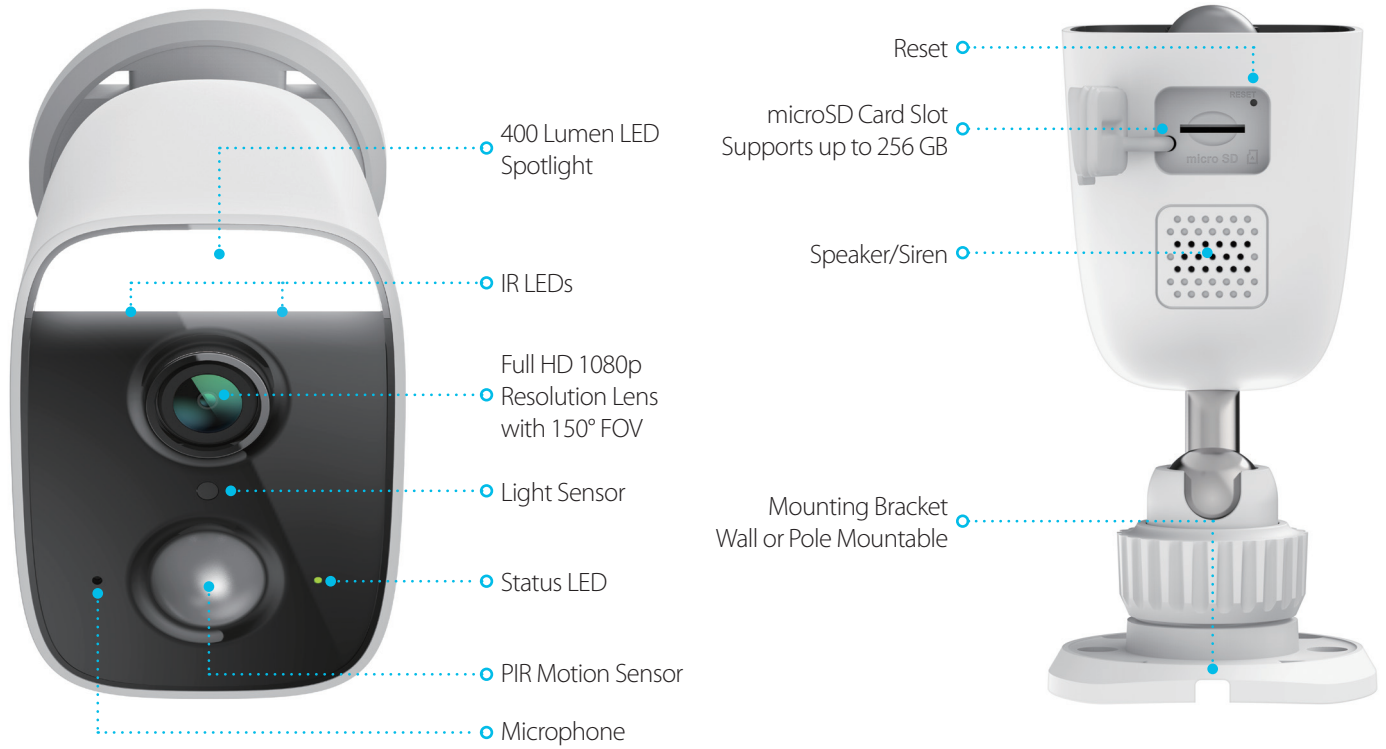

Product Image

Technical Specifications

Camera		
Hardware Profile	• 1/2.9" Progressive CMOS sensor • 7 m (23 ft) IR illumination distance • Built-in Infrared-Cut Removable (ICR) Filter module • Fixed length 2.7 mm • Aperture F2.0	• Angle of view (16:9): • Horizontal: 123.8° • Vertical: 65.4° • Diagonal: 150° • Built-in microphone and speaker
Image Features	• Configurable image size • Person detection • Motion detection (PIR sensor, 1 zone)	• Invert image • Colour night vision
Video Compression	• H.264 format compression	
Video Resolution	• Max. resolution: 1080p (1920 x 1080) at up to 30 fps	
Audio Support	• MPEG-2 AAC LC	
Network		
Connectivity	• 802.11n/g wireless with the latest industry-standard 128-bit wireless encryption • Wi-Fi operates on 2.4 GHz band	• microSD card slot³ • Supports up to 256 GB capacity • Bluetooth Low Energy 4.0
Network Protocols	• IPv4, IPv6 • DHCP/DHCPv6 Client • Bonjour (mDNS and DNS-SD) • ONVIF Profile S	• RTSP • SRTP • RTP/SRTP • HTTPS