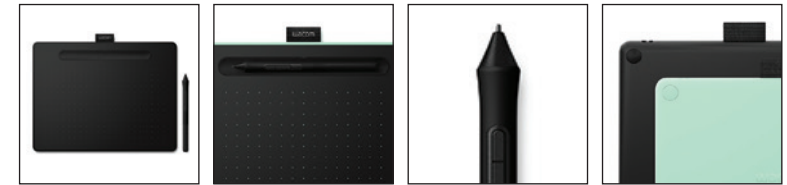

Choose the Wacom Intuos to suit you