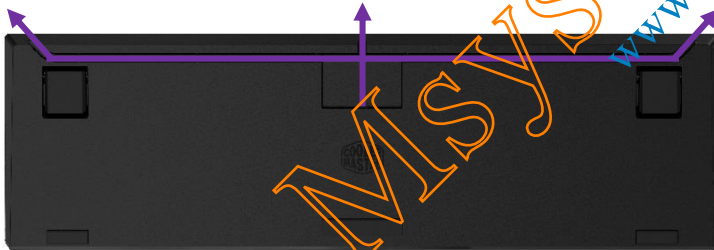

Specifications & Packing Information

Product Name	MasterKeys MK750
Product Number	MK-750-GKC*1-**
Switch Type	CHERRY MX
Material	Plastic / Aluminum / PU Leather
Color	Gunmetal Black
LED Color	RGB, 16.7 million colors
Polling Rate	1000 Hz
Response Rate	1ms / 1000Hz
MCU	32bit ARM Cortex M3
On board Memory	512KB
On-the-fly system	Multi-media, Macro Recording and Lighting
Multi-media Keys	Yes, 4 dedicated
Smart cable manager	Yes, 180 degree, 3 ways.
Wrist rest	Removable magnetic with soft PU Leather
Cable	Detachable braided USB Type-C
Software Support	Yes, Portal
Connector Cable	USB 2.0
Cable Length	1.8m
Dimensions	437.75 * 132.25 * 42mm
Product Weight (without cable)	1003g
Warranty	2 years

Feature Highlight

RGB Lightbar illumination on the front and sides to show-off neat illumination effects to match your style!

Removable wrist rest, simply snap it on with magnets and give your wrists a break! The wristrest is covered with soft PU leather and memory foam to provide optimal comfort.

Four Dedicated Multi-Media Keys for quick access to control your sound including illumination to show ON/OFF feature.

- Mute/Unmute
- Play/Pause
- Forward
- Backward

Easy Cable Management because of the removable USB Type-C Cable and 3-Way cable Grooves at the underside of the keyboard.