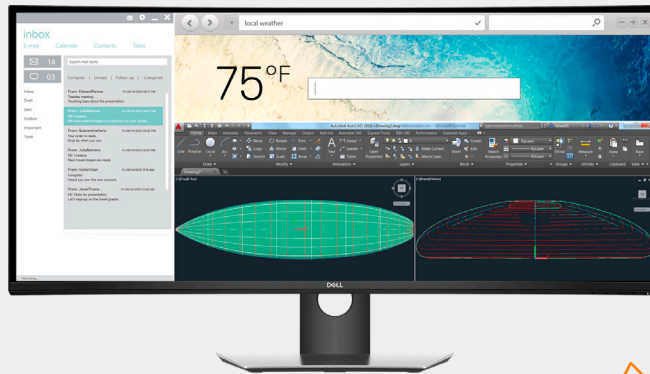

Envision all you can do.

DELL ULTRASHARP 38 CURVED MONITOR | U3818DW

YOU'LL BE INSPIRED TO DO MORE

Get an immersive experience and enjoy incredible visuals on this 37.5" WQHD+ curved screen with InfinityEdge.

- **Stay focused on your work:** The curvature of this expansive screen creates a near-complete field of view, providing an almost uniform visual focus that reduces eye movement across the screen. You'll work more comfortably with fewer distractions and more productivity.
- **Gorgeous visuals are only the beginning:** This 37.5" WQHD+ (3840 x 1600) curved screen delivers approximately 25 percent more screen content than a 34" screen. Plus InfinityEdge offers a virtually borderless display.
- **All-encompassing experience:** This curved screen with 21:9 aspect ratio delivers a panoramic viewing experience while integrated 9W speakers bring the quality sound — a one-two punch that makes this monitor the ideal canvas for video editing projects.

CONSISTENT COLOR. INCREDIBLE DETAIL.

Complete your work projects and enjoy home entertainment with vivid visuals, accurate color and sharp details.

- **More show than tell:** You can expect outstanding detail and consistent color across a wide viewing angle — WQHD+ (3840 x 1600) screen featuring In-Plane Switching technology.
- **Accurate color, right out of the box:** Your monitor comes with 99% sRGB factory calibration for impressively precise color at Delta-E less than 2.

MULTITASK LIKE A PRO

Now you have the screen space, the tools and the features you need to do everything efficiently.

- **Get it done:** With features like Dell Easy Arrange, you can arrange your projects to best suit your screen space, while the Picture-in-Picture and Picture-by-picture (PbP) features allow you to display content from two PC sources simultaneously.
- **Masterful manageability:** You can display and edit content from two different PCs with a single KVM feature (Keyboard, video and mouse).
- **Convenient connectivity:** A single cable solution with a USB Type-C connectivity transmits power, audio and video signals between a laptop and monitor. Connect and charge from a single source while reducing cable clutter.
- **Easy on the eyes:** This TUV-Certified¹ monitor has a flicker-free screen with ComfortView, a feature that filters harmful blue light emissions to optimize eye comfort.

SUPERB RELIABILITY

Comes with Dell's high reliability promise.

- From the #1 monitor brand worldwide for four consecutive years.*
- Enjoy peace of mind with Dell's Premium Panel Guarantee².
- Minimize downtime with Dell's Advanced Exchange Service.³

FOR MORE INFORMATION
VISIT DELL.COM/MONITORS

Thank you
for making
Dell Monitors

#1
worldwide*