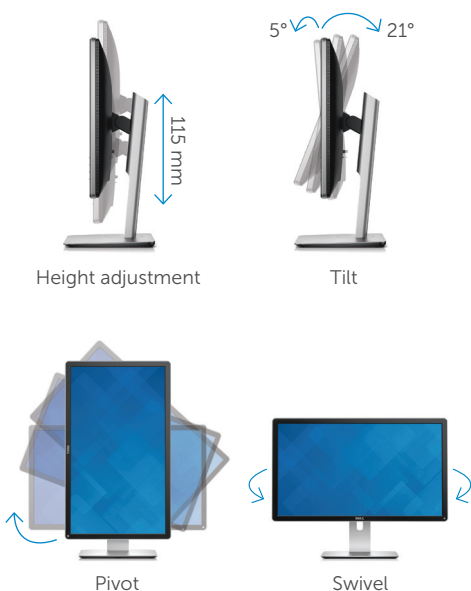

Fully adjustable P2415Q offers multiple ways to adjust to your preferred viewing position:

Connectivity

- **A** AC power connector
- **B** HDMI (MHL)
- **C** DisplayPort in
- **D** Mini DisplayPort in
- **E** DisplayPort out
- **F** Audio line-out
- **G** USB upstream
- **H** USB downstream (4)
- **I** Stand lock