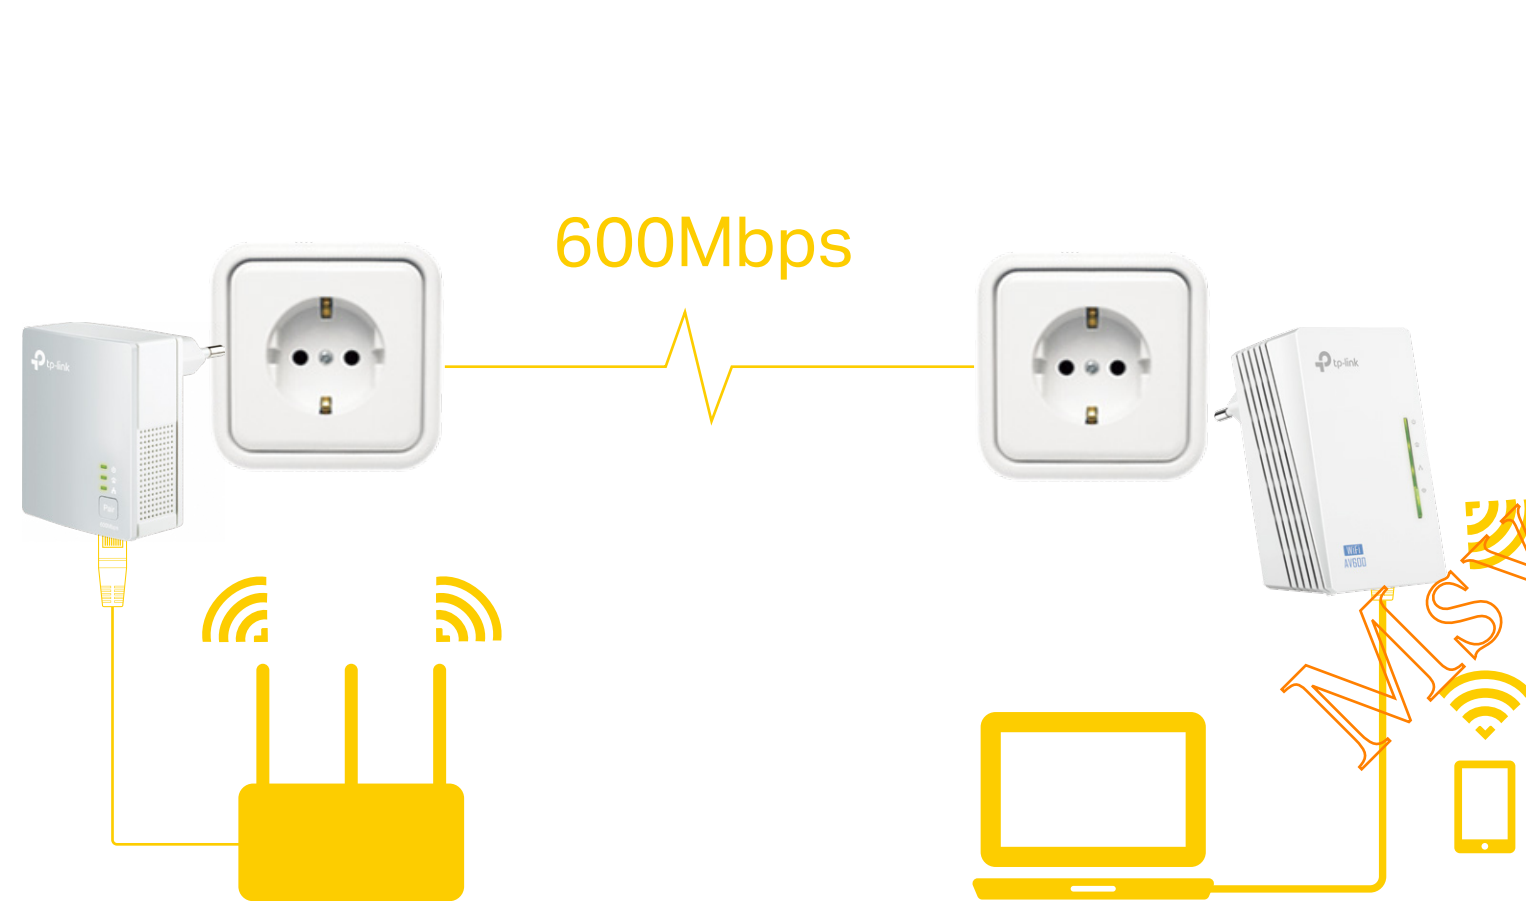

Copy your wireless network name (SSID) and password from your router instantly by pressing the Wi-Fi Clone button.

Settings in Sync with Wi-Fi Move

Any changes made to network settings will be automatically applied across the entire network.

Highlights

600Mbps over Powerline

HomePlug AV standard providing up to 600Mbps high speed data transmission over a home's existing electrical wiring, ideal for lag-free HD or 3D video streaming and online gaming.

300Mbps Wi-Fi

Extend 300Mbps wireless connections to previously hard-to-reach areas of your home and office

Features

Speed

- Wireless N Standard – Wi-Fi speed of up to 300Mbps
- HomePlug AV – Provides up to 600Mbps high-speed data transmission over a home's existing electrical wiring
- Multiple Ethernet Ports – Create faster connections with PCs, consoles, STB and more
- Speed Optimization – Supports IGMP managed multicast IP transmission, optimizing IPTV streaming

Range

- 300 meters Range – Up to 300 meters / 1000 feet range over the existing household power circuit

Ease of Use

- Wi-Fi Clone – Allows powerline extenders to copy the network name (SSID) and password from your router with one simple touch
- Wi-Fi Move – Automatically adopts Wi-Fi settings from your existing powerline network
- TP-Link tpPLC – Allows you to easily manage your network using the intuitive tpPLC App or the tpPLC Utility
- Plug, Pair, and Play – Set up your powerline network in minutes