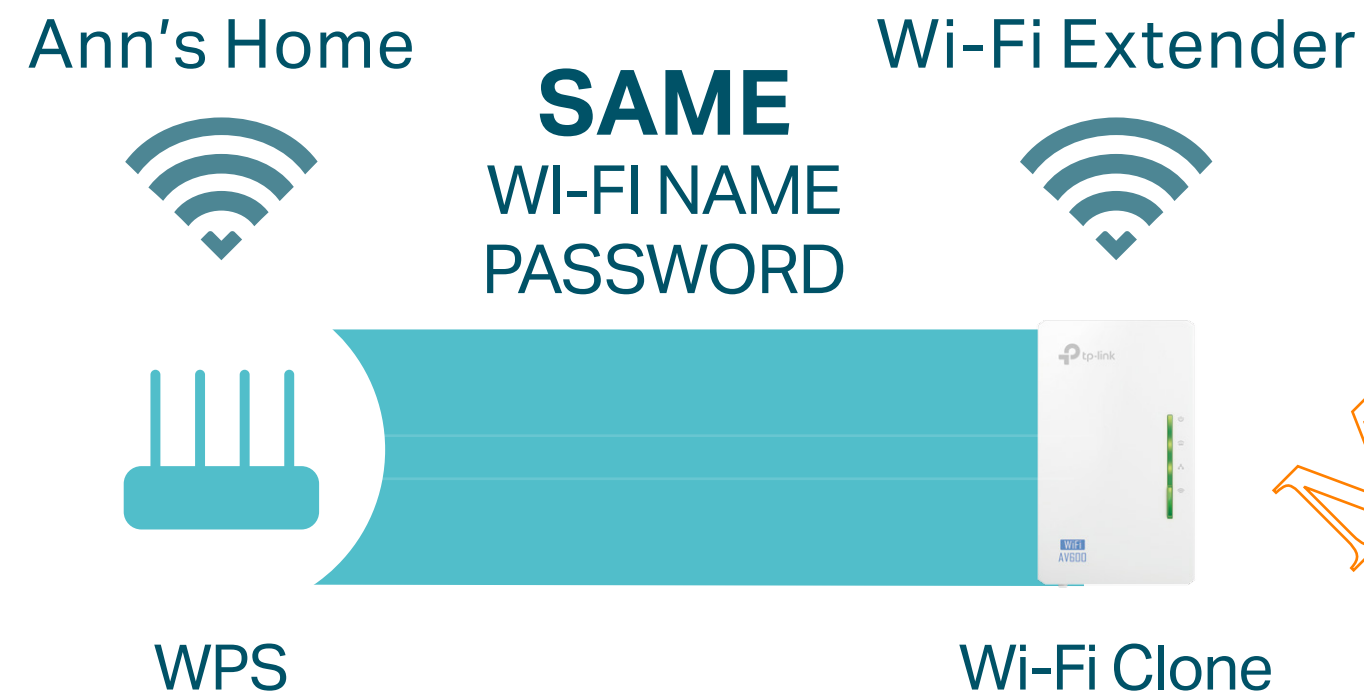

AV600 Powerline Wi-Fi Kit

Instant Wi-Fi & Wired
Network Everywhere

TL-WPA4220 KIT

HomePlug
AV 600Mbps

300Mbps
Wi-Fi

Wi-Fi
Auto-Sync

Highlights

Simple Setup with Wi-Fi Clone

Copy your wireless network name (SSID) and password from your router instantly by pressing the Wi-Fi Clone button.

Settings in Sync with Wi-Fi Move

Any changes made to network settings will be automatically applied across the entire network.

Highlights

600Mbps over Powerline

HomePlug AV standard providing up to 600Mbps high speed data transmission over a home's existing electrical wiring, ideal for lag-free HD or 3D video streaming and online gaming.

300Mbps Wi-Fi

Extend 300Mbps wireless connections to previously hard-to-reach areas of your home and office

Features

Speed

- Wireless N Standard – Wi-Fi speed of up to 300Mbps
- HomePlug AV – Provides up to 600Mbps high-speed data transmission over a home's existing electrical wiring
- Multiple Ethernet Ports – Create faster connections with PCs, consoles, STB and more
- Speed Optimization – Supports IGMP managed multicast IP transmission, optimizing IPTV streaming