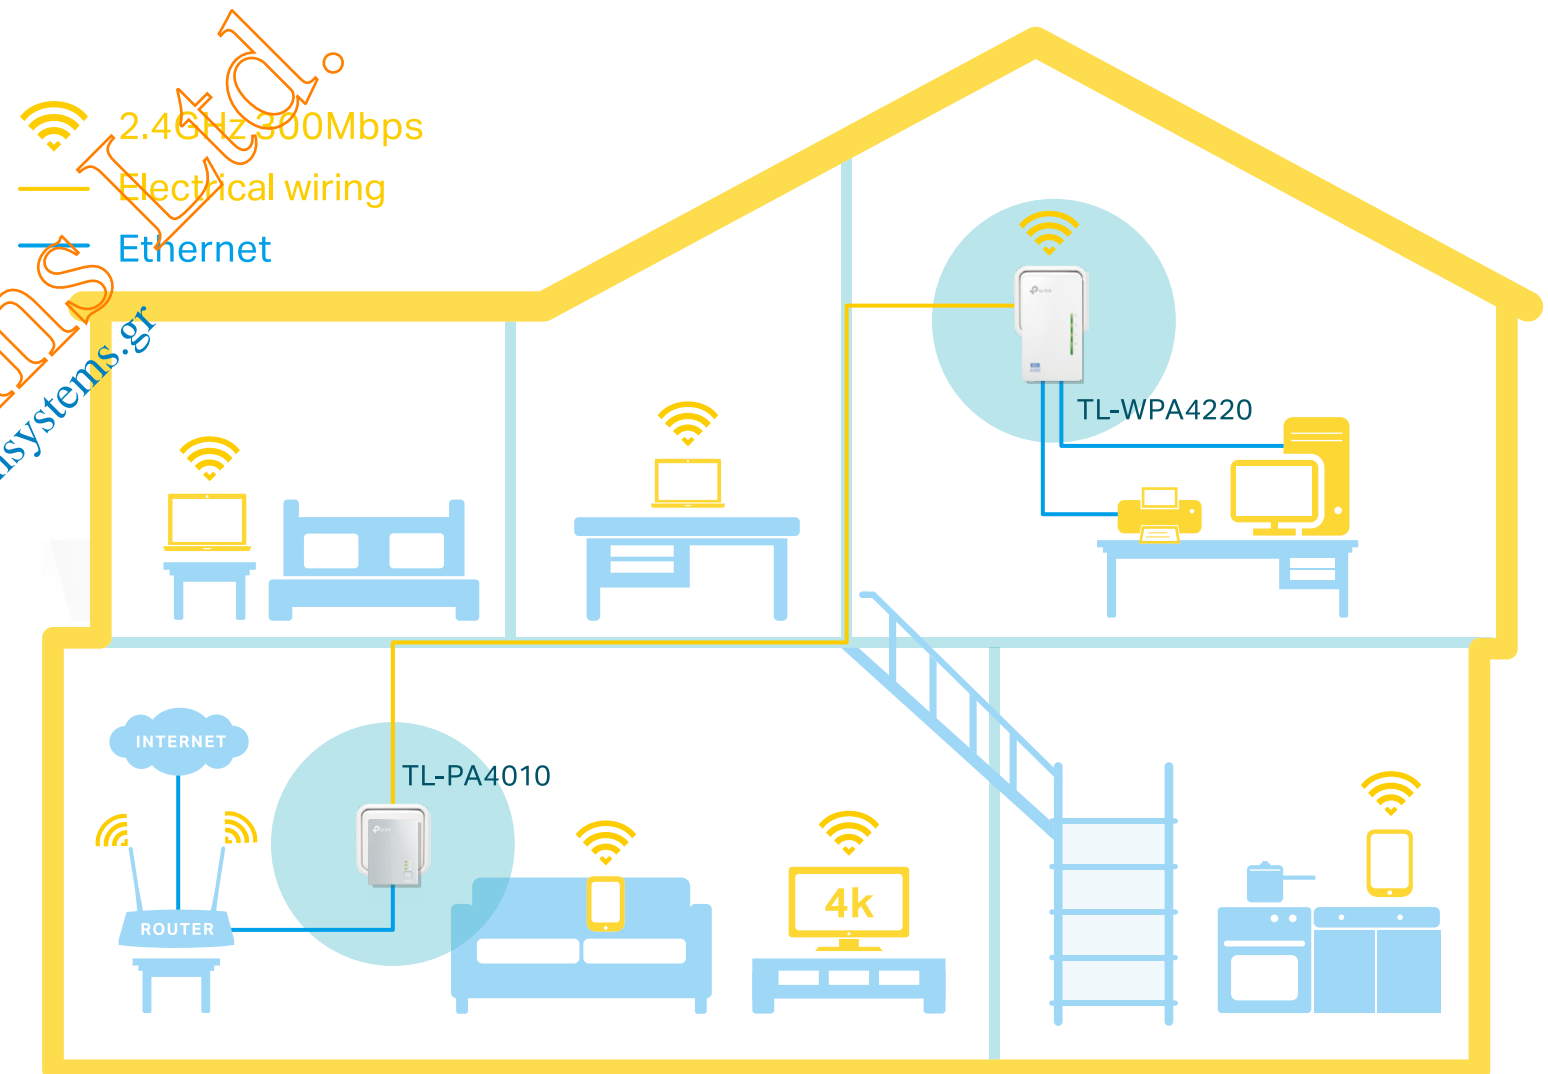

Copy your wireless network name (SSID) and password from your router instantly by pressing the Wi-Fi Clone button.

Settings in Sync with Wi-Fi Move

Any changes made to network settings will be automatically applied across the entire network.

Highlights

600Mbps over Powerline

HomePlug AV standard providing up to 600Mbps high speed data transmission over a home's existing electrical wiring, ideal for lag-free HD or 3D video streaming and online gaming.

300Mbps Wi-Fi

Extend 300Mbps wireless connections to previously hard-to-reach areas of your home and office

Features

Speed

- Wireless N Standard – Wi-Fi speed of up to 300Mbps
- HomePlug AV – Provides up to 600Mbps high-speed data transmission over a home's existing electrical wiring
- Multiple Ethernet Ports – Create faster connections with PCs, consoles, STB and more
- Speed Optimization – Supports IGMP managed multicast IP transmission, optimizing IPTV streaming

Range

- 300 meters Range – Up to 300 meters / 1000 feet range over the existing household power circuit

Ease of Use

- Wi-Fi Clone – Allows powerline extenders to copy the network name (SSID) and password from your router with one simple touch
- Wi-Fi Move – Automatically adopts Wi-Fi settings from your existing powerline network
- TP-Link tpPLC – Allows you to easily manage your network using the intuitive tpPLC App or the tpPLC Utility
- Plug, Pair, and Play – Set up your powerline network in minutes