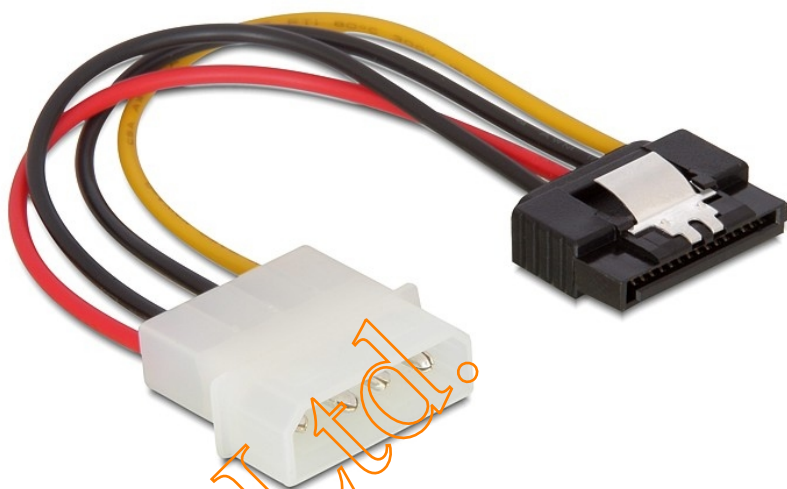

Delock Cable Power SATA HDD > Molex 4 pin male with metal clip – straight

Description

This power cable enables you to convert the interface of the common ATX power supplies into the SATA format for the power supply of SATA drives. The metal clip on the SATA interface provides additional stability.

Specification

- Power connector for SATA HDD
- Connector: SATA 15 pin > Molex 4 pin straight
- Cable length incl. connector: ca. 15 cm

Item No. 60120

EAN 4043619601202

Country of origin China

Package content