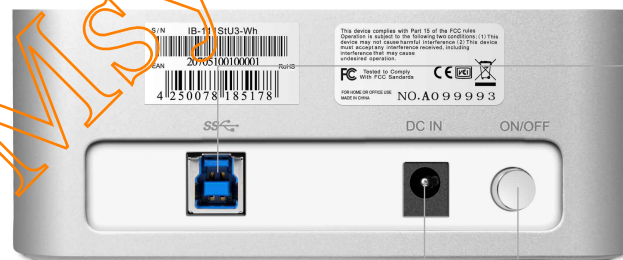

**IB-111StU3-Wh**  
**USB 3.0 Docking Station for 2.5"**  
**and 3.5" SATA HDDs**

**Key features**

- Stylish premium aluminium case
- Support both 2.5" and 3.5" SATA HDD
- USB 3.0 host interface up to 5 Gbit/s
- Downwardly compatible with USB 2.0/1.1
- Supports  
 USB 2.0: Windows 98/ME/2000/XP/Vista/7, MAC OS >9.1  
 USB 3.0: Windows XP/Vista/7
- Hot Plug & Play and Hot Swap
- LED for power and HDD access

**Technical data**

Model	IB-111StU3-Wh
Article No.	26705
EAN code	4250078185178
Brand	ICY BOX
Article text	USB 3.0 Docking Station for 2.5" and 3.5" SATA HDDs
Colour	Silver/White
Material	Aluminium
HDD interface	1x 2.5"/3.5" SATA
HDD capacity	1x up to 2 TB
Hot Swap	Yes
Plug & Play	Yes
External data interface	1x USB 3.0
Operating system	USB 2.0: Windows 98/ME/2000/XP/Vista/7, MAC OS >9.1 USB 3.0: Windows XP/Vista/7
Transfer rate	USB 3.0 up to 5 Gbit/s
Power switch	Yes
LED	Power, HDD access
Power connector	Wall Power Supply: AC: 100-240 V/ 50-60 Hz/0.8 A/24 W; DC: 12 V/ 2 A

\*saying of German craftsmen

Front view

LED for Power and HDD access

Rear view

USB 3.0 interface

Power switch

Power connector

Packing content: 1x IB-111StU3-Wh, 1x power supply, 1x power cable, 1x USB 3.0 cable, 1x manual