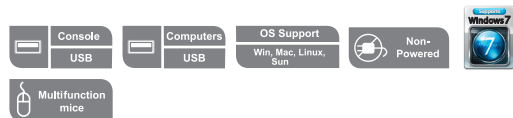

## 2-Port USB Cable KVM Switch

The CS22U is a 2-port USB Cable KVM Switch that provides a simple and quick method of selecting computers – a built-in remote port selector with a 1.8 m cable. This allows the CS22U unit to be hidden from sight, while the remote port selector can be placed conveniently on the desktop. The CS22U's compact all-in-one design makes it ideal for multiplatform desktop applications that require high resolution video.

### Setup

### Features

- One USB console controls two USB computers
- Compact design, built-in 0.9m cables
- Supports multifunction mice
- Multiplatform support – compatible with all operation platforms PC (Windows, Linux and most others), Mac and Sun
- All-in-one design
- Superior video quality – up to 2048 x 1536; DDC2B
- Non-powered