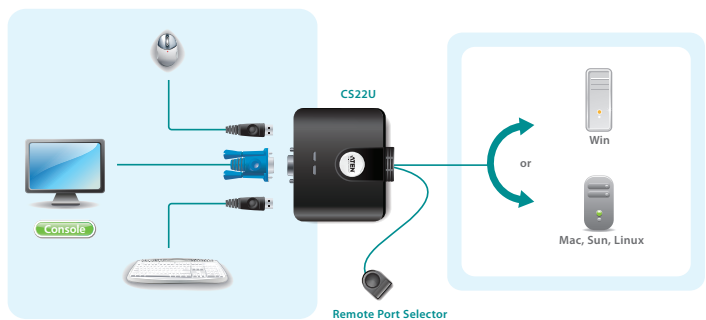

## 2-Port USB Cable KVM Switch

The CS22U is a 2-port USB Cable KVM Switch that provides a simple and quick method of selecting computers – a built-in remote port selector with a 1.8 m cable. This allows the CS22U unit to be hidden from sight, while the remote port selector can be placed conveniently on the desktop. The CS22U's compact all-in-one design makes it ideal for multiplatform desktop applications that require high resolution video.

### Setup

### Features

- One USB console controls two USB computers
- Compact design, built-in 0.9m cables
- Supports multifunction mice
- Multiplatform support – compatible with all operation platforms PC (Windows, Linux and most others), Mac and Sun
- All-in-one design
- Superior video quality – up to 2048 x 1536; DDC2B
- Non-powered

### Specifications

Function		CS22U	
Computer Connections		2	
Port Selection		Remote Port Selector	
Connectors	Console Ports	Keyboard	1 x USB Type A Female (Black)
		Video	1 x HDB-15 Female (Blue)
		Mouse	1 x USB Type A Female (Black)
	KVM Ports	Keyboard/ Mouse	2 x USB Type A Male (Black)
		Video	2 x HDB-15 Male (Blue)
LEDs	Selected	2	
Cable Length	Computers	0.9 m	
	Remote Port Selector	1.8 m	
Video		2048 x 1536, DDC2B	
Environment	Operating Temp.	0–50°C	
	Storage Temp.	-20–60°C	
	Humidity	0–80% RH, Non-condensing	
Physical Properties	Housing	Plastic	
	Weight	0.31 kg	
	Dimensions (L x W x H)	7.00 x 8.20 x 2.50 cm	